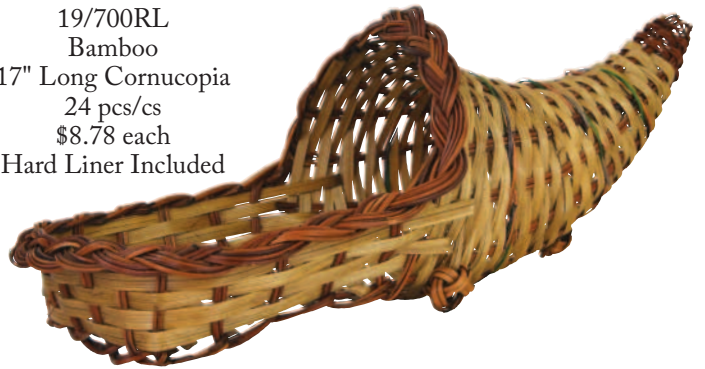

1440
Vine 14" Long Cornucopia
x 6" Opening
16 pcs/cs
$12.98 each
Hard Liner Included
*Metal Reinforced for sturdiness