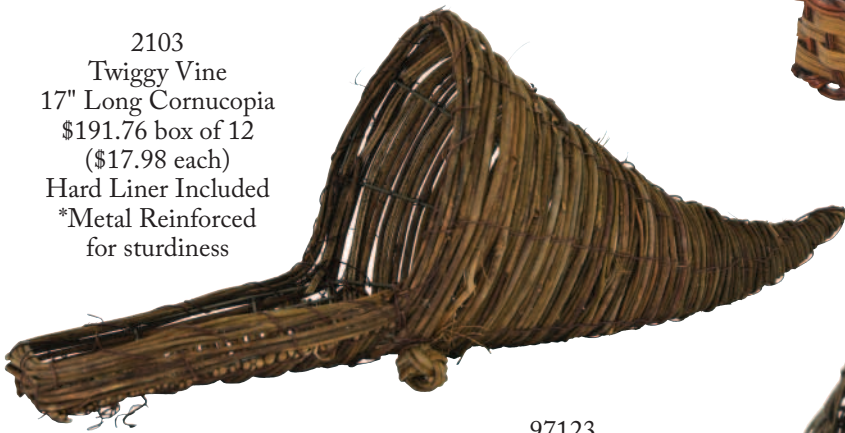

2103
Twiggly Vine
17" Long Cornucopia
$191.76 box of 12
($17.98 each)
Hard Liner Included
*Metal Reinforced
for sturdiness

97123
30" Jumbo Grapevine
Cornucopia
12 pcs/cs
$23.98 each
Hard Liner Included