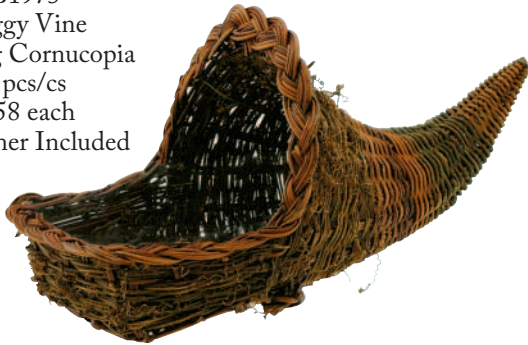

FB1919
Bamboo
12" Long Cornucopia
24 pcs/cs
$6.58 each
Hard Liner Included