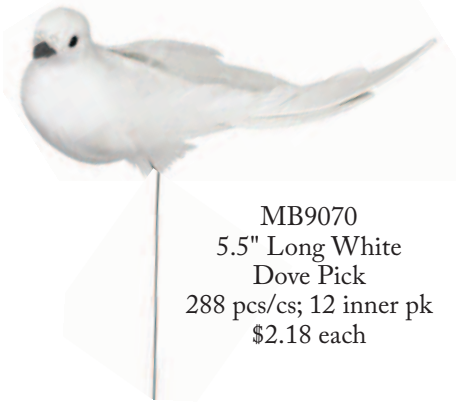

MB375  
4.5" Long Blue Jay Pick  
288 pcs/cs; 12 inner pk  
\$2.18 each

MB374  
4.5" Brown Bird Pick  
288 pcs/cs; 12 inner pk  
\$1.98 each

MB373  
4.5" Brown Bird Pick  
288 pcs/cs; 12 inner pk  
\$1.98 each

MB376  
4.5" Long Red Cardinal Pick  
288 pcs/cs; 12 inner pk  
\$2.18 each

MB9070  
5.5" Long White Dove Pick  
288 pcs/cs; 12 inner pk  
\$2.18 each

BTF9045  
4" Wide Monarch Butterfly on Pick  
288 pcs/cs; 12 pc/inner box  
\$1.16 each