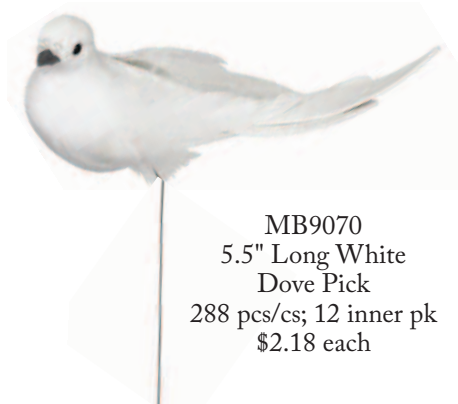

W6035
Butterfly on
Wood Stake
7" Wide x 20" H
24 pcs/cs
\$2.98 each

HB03
3" Wide Hummingbird on Pick
144pcs/cs; 12 pc/inner box
\$2.18 each

MB375
4.5" Long Blue Jay Pick
288 pcs/cs; 12 inner pk
\$2.18 each

MB374
4.5" Brown Bird Pick
288 pcs/cs; 12 inner pk
\$1.98 each

MS276
4.5" Cross
x 13" H
288 pcs/cs;
12 pcs/bag;
\$1.40 each

MB376
4.5" Long Red Cardinal Pick
288 pcs/cs; 12 inner pk
\$2.18 each

MB9070
5.5" Long White
Dove Pick
288 pcs/cs; 12 inner pk
\$2.18 each