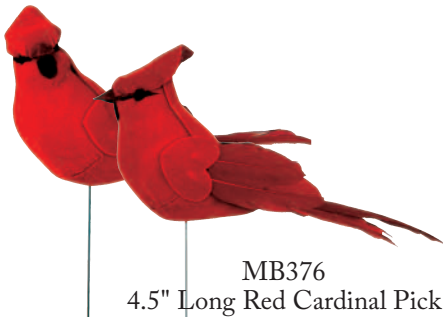

W6035
Butterfly on
Wood Stake
7" Wide x 20" H
24 pcs/cs
\$2.98 each

HB03
3" Wide Hummingbird on Pick
144pcs/cs; 12 pc/inner box
\$2.18 each

MB375
4.5" Long Blue Jay Pick
288 pcs/cs; 12 inner pk
\$2.18 each

MB374
4.5" Brown Bird Pick
288 pcs/cs; 12 inner pk
\$1.98 each

MS276
4.5" Cross
x 13" H
288 pcs/cs;
12 pcs/bag;
\$1.40 each

MB376
4.5" Long Red Cardinal Pick
288 pcs/cs; 12 inner pk
\$2.18 each

MB9070
5.5" Long White
Dove Pick
288 pcs/cs; 12 inner pk
\$2.18 each